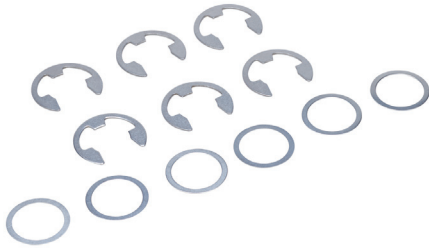

Accessories

Features

- 15-7 PH Stainless Steel E-rings
- Stainless Steel shims

Grooved Shaft Accessories			
<i>Part Number</i>	<i>Description</i>	<i>Price</i>	<i>Weight (lb)</i>
<u>GSS04-RPK</u>	6 Retainer Rings and 6 Shims for GSS04-xx series Grooved Shafts		0.02
<u>GSS06-RPK</u>	6 Retainer Rings and 6 Shims for GSS06-xx series Grooved Shafts		0.03
<u>GSS08-RPK</u>	6 Retainer Rings and 6 Shims for GSS08-xx series Grooved Shafts		0.04
<u>GSS10-RPK</u>	6 Retainer Rings and 6 Shims for GSS10-xx series Grooved Shafts		0.04
<u>GSS12-RPK</u>	6 Retainer Rings and 6 Shims for GSS12-xx series Grooved Shafts		0.05
<u>GSS16-RPK</u>	6 Retainer Rings and 6 Shims for GSS16-xx series Grooved Shafts		0.05