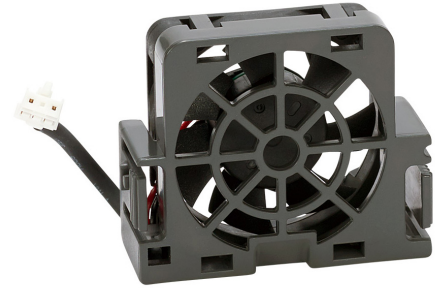

GS20(X) Optional Accessories – Replacement Cooling Fans

Cooling Fans for GS20(X) Drives (Spare/Replacement)

NOTE: The fans described below are included with the applicable GS20(X) AC Drive, and are also available for purchase separately as spare/replacement components.

GS20(X) – Fan Selection Table					
Drive Model	Fan Model *		Description	Size	Voltage
	Part #	Price			
GS23-22P0 GS23-42P0 GS23-52P0	GS20A-FAN-B		GS20 series main cooling fan, replacement.	40x40x15 mm	12VDC
GS21X-23P0 GS23X-23P0 GS23X-25P0 GS23X-45P0	GS20XA-FAN-B		GS20X series main cooling fan, replacement	60x60x25 mm	12VDC
GS21-11P0 GS21-22P0 GS21-23P0 GS23-23P0 GS23-25P0 GS23-43P0 GS23-45P0 GS23-53P0 GS23-55P0	GS20A-FAN-C		GS20 series main cooling fan, replacement.	50x50x20 mm	12VDC
GS23X-27P5 GS23X-47P5 GS23X-4010	GS20XA-FAN-C		GS20X series main cooling fan, replacement	60x60x25 mm	12VDC
GS23-27P5 GS23-47P5 GS23-4010 GS23-57P5 GS23-5010	GS20A-FAN-D		GS20 series main cooling fan, replacement.	60x60x25 mm	12VDC
GS23-2010 GS23-2015 GS23-4015 GS23-4020	GS20A-FAN-E		GS20 series main cooling fan, replacement.	92x92x28 mm	12VDC
GS23-2020 GS23-4025 GS23-4030	GS20A-FAN-F		GS20 series main cooling fan, replacement.	92x92x38 mm	12VDC

* These fans are included with the GS20(X) drive, and also available separately as spare or replacement components. Electrical connectors are included.

Example GS20A replacement Fan