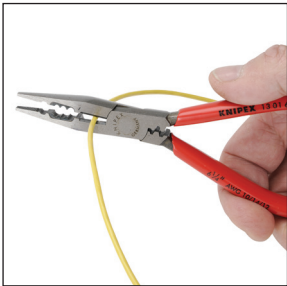

KNIPEX® Wire Stripping and Dismantling Tools

Electrician's Pliers

Features

- Designed for gripping and bending wire
- Ideal for cutting soft, medium, and hard wire
- Precision cutting edges induction-hardened to 60 HRC
- Vanadium electric steel; oil-hardened, and tempered

1301160

1301614SBA

Wire Stripping and Dismantling Tools								
Part Number	Description	Stripping Capacity	Cutting Capacity Ø		Length	Weight	Pcs/Pkg	Price
			Med-Hard	Hard				
1301160	4 in 1 electrician pliers, plastic-coated handles: for gripping, cutting, stripping, and crimping	20-18/ 15 / 13 AWG [0.5-0.75 / 1.5 / 2.5 mm ²]	0.10 in [2.5 mm]	0.06 in [1.6 mm]	6.30 in [160 mm]	3.95 oz [112 g]	1	
1301614SBA	4 in 1 electrician pliers, plastic-coated handles: for gripping, cutting, stripping, and crimping	14, 12, 10 AWG [2.1 / 3.3 / 5.3 mm ²]	0.10 in [2.5 mm]	0.06 in [1.6 mm]	6.30 in [160 mm]	3.95 oz [112 g]	1	

Inch dimensions are rounded to the nearest hundredth. HRC refers to Rockwell C Scale.

Wire Stripping Tools

Cable Stripping Tool Features

- Designed to dismantle round PVC, rubber, silicone, PTFE cables
- Self-cocking holding lever
- Replaceable blade
- Plastic housing; impact-resistant

Data Cable Stripping Tool Features

- Designed to strip UTP and STP data cables
- Double shell, folding back stripping tool
- Opening spring and locking lever
- Practical clip for safe transport
- Plastic housing; fiberglass-reinforced