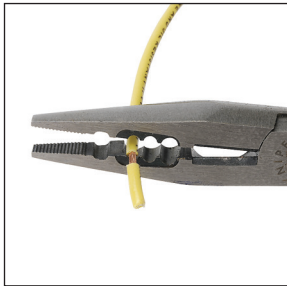

KNIPEX® Wire Stripping and Dismantling Tools

Electrician's Pliers

Features

- Designed for gripping and bending wire
- Ideal for cutting soft, medium, and hard wire
- Precision cutting edges induction-hardened to 60 HRC
- Vanadium electric steel; oil-hardened, and tempered

1301160

1301614SBA

Wire Stripping and Dismantling Tools								
Part Number	Description	Stripping Capacity	Cutting Capacity Ø		Length	Weight	Pcs/Pkg	Price
			Med-Hard	Hard				
1301160	4 in 1 electrician pliers, plastic-coated handles: for gripping, cutting, stripping, and crimping	20-18/ 15 / 13 AWG [0.5-0.75 / 1.5 / 2.5 mm ²]	0.10 in [2.5 mm]	0.06 in [1.6 mm]	6.30 in [160 mm]	3.95 oz [112 g]	1	
1301614SBA	4 in 1 electrician pliers, plastic-coated handles: for gripping, cutting, stripping, and crimping	14, 12, 10 AWG [2.1 / 3.3 / 5.3 mm ²]	0.10 in [2.5 mm]	0.06 in [1.6 mm]	6.30 in [160 mm]	3.95 oz [112 g]	1	

Inch dimensions are rounded to the nearest hundredth. HRC refers to Rockwell C Scale.

Wire Stripping Tools

Cable Stripping Tool Features

- Designed to dismantle round PVC, rubber, silicone, PTFE cables
- Self-cocking holding lever
- Replaceable blade
- Plastic housing; impact-resistant

Data Cable Stripping Tool Features

- Designed to strip UTP and STP data cables
- Double shell, folding back stripping tool
- Opening spring and locking lever
- Practical clip for safe transport
- Plastic housing; fiberglass-reinforced