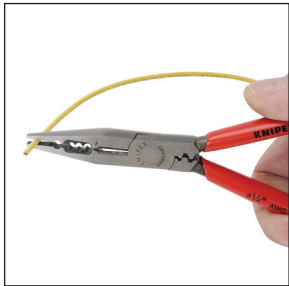

KNIPEX® Wire Stripping and Dismantling Tools

Electrician's Pliers

Features

- Designed for gripping and bending wire
- Ideal for cutting soft, medium, and hard wire
- Precision cutting edges induction-hardened to 60 HRC
- Vanadium electric steel; oil-hardened, and tempered

1301160

1301614SBA

Wire Stripping and Dismantling Tools								
Part Number	Description	Stripping Capacity	Cutting Capacity Ø		Length	Weight	Pcs/Pkg	Price
			Med-Hard	Hard				
1301160	4 in 1 electrician pliers, plastic-coated handles: for gripping, cutting, stripping, and crimping	20-18/ 15 / 13 AWG [0.5-0.75 / 1.5 / 2.5 mm ²]	0.10 in [2.5 mm]	0.06 in [1.6 mm]	6.30 in [160 mm]	3.95 oz [112 g]	1	
1301614SBA	4 in 1 electrician pliers, plastic-coated handles: for gripping, cutting, stripping, and crimping	14, 12, 10 AWG [2.1 / 3.3 / 5.3 mm ²]	0.10 in [2.5 mm]	0.06 in [1.6 mm]	6.30 in [160 mm]	3.95 oz [112 g]	1	

Inch dimensions are rounded to the nearest hundredth. HRC refers to Rockwell C Scale.

Wire Stripping Tools

Cable Stripping Tool Features

- Designed to dismantle round PVC, rubber, silicone, PTFE cables
- Self-cocking holding lever
- Replaceable blade
- Plastic housing; impact-resistant

Data Cable Stripping Tool Features

- Designed to strip UTP and STP data cables
- Double shell, folding back stripping tool
- Opening spring and locking lever
- Practical clip for safe transport
- Plastic housing; fiberglass-reinforced