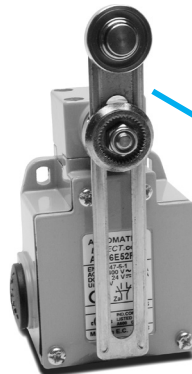

Replacement Contact Blocks			
Part Number	Price	Contact Type	Action
<a href="#">AGZ11-SWITCH</a>		Snap-action 1 N.C. and N.O.	3ms change-over time
<a href="#">AGZ02-SWITCH</a>		Snap-action 2 N.C.	3ms change-over time
<a href="#">AGX11-SWITCH</a>		Slow-action 1 N.C. and 1 N.O.	Break before make
<a href="#">AGY11-SWITCH</a>		Slow-action overlay 1 N.C. and 1 N.O.	Make before break
<a href="#">AGW02-SWITCH</a>		Slow-action delay 2 N.C.	Simultaneous
<a href="#">AGW20-SWITCH</a>		Slow-action overlay 2 N.O.	Simultaneous

## Additional lever arms, spare parts and accessories for ABM series

Additional Lever Arms/Spare Parts and Accessories			
Part Number	Price	Drawing Link	Actuator Type
<a href="#">AGE42-LEVER</a>		<a href="#">PDF</a>	Lever with stainless steel roller for E42 models (replacement lever)
<a href="#">AGE44-LEVER</a>		N/A	Lever with 50mm diameter rubber roller (fits E42 models)
<a href="#">AGE52-LEVER</a>		<a href="#">PDF</a>	Lever with stainless steel roller for E52 models (replacement lever)
<a href="#">AGE54-LEVER</a>		<a href="#">PDF</a>	Lever with 50mm diameter rubber roller (fits E52 models)

### Replacement actuator levers for heavy-duty IEC models

Easily-replaceable actuators for E42 and E52 model limit switches.

*Note: These models have an E42 or E52 in the part number, for example, ABM1E42Z11.*