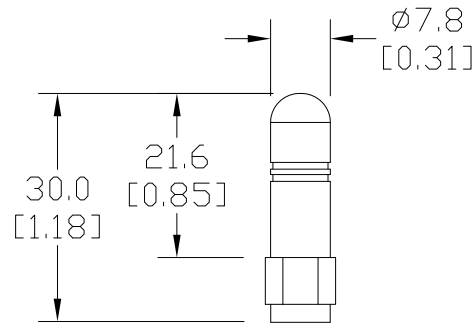

StrideLinx Remote Access Solution

2.4GHz WiFi Antennas for SE-SL3011-WF Routers

Dimensions

mm [inches]

SE-ANT210: