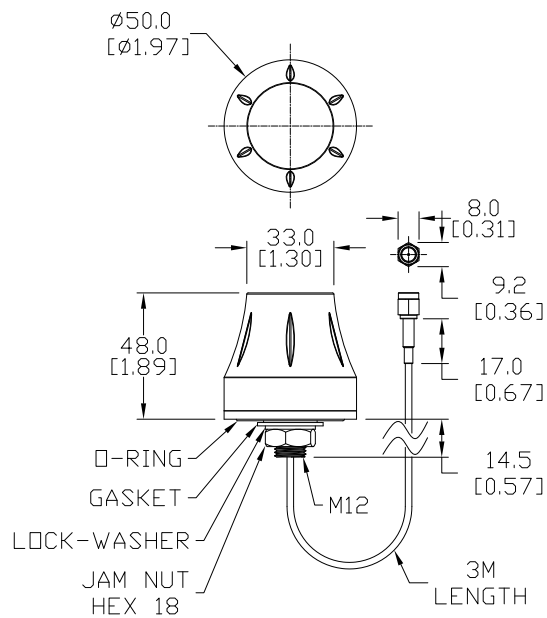

SE-ANT250:

See our website: for complete engineering drawings.