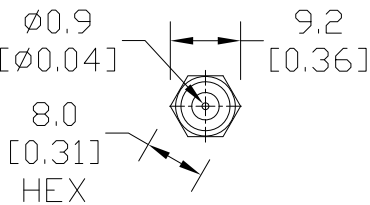

StrideLinx Remote Access Solution

2.4GHz WiFi Antennas for SE-SL3011-WF Routers

Dimensions

mm [inches]

SE-ANT210: