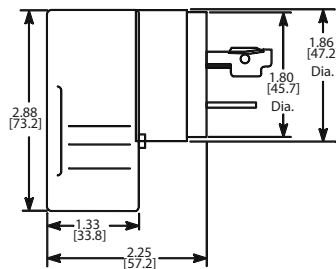

Stainless Steel Receptacle Plates

Angle Adapter 70204ANA

*Angle adapter and weather boots are not UL listed or CSA certified.

BRYANT® Wiring Devices – Accessories

**72002BC
Weather Boot**

Note: Connectors shown on above installations are not included and are purchased separately.

Angle Adapter 70204ANA

Dimensions

inches [mm]

Angle Adapter

Angle Adapter

Wiring Devices – Accessories Drawings

Dimensions

inches [mm]