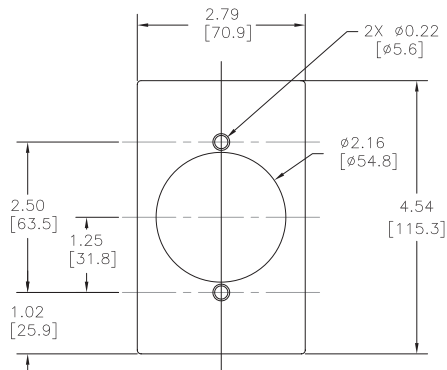

Wiring Devices – Accessories Drawings

Dimensions

inches [mm]

Stainless Steel Cover Plates

SS723