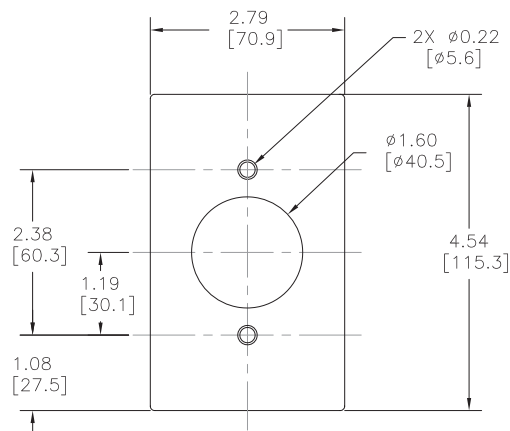

Wiring Devices – Accessories Drawings

Dimensions

inches [mm]

Stainless Steel Cover Plates

SS720