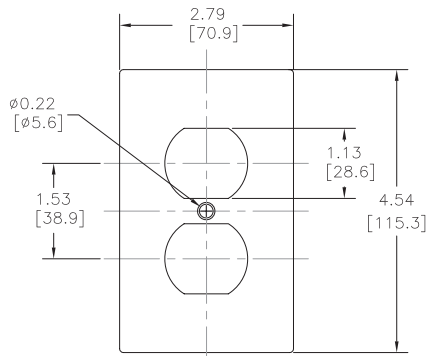

Wiring Devices – Accessories Drawings

Dimensions

inches [mm]

Stainless Steel Cover Plates

SS8