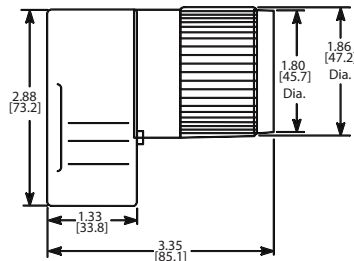

Stainless Steel Receptacle Plates

Angle Adapter 70204ANA

*Angle adapter and weather boots are not UL listed or CSA certified.

BRYANT® Wiring Devices – Accessories

**72002BC
Weather Boot**

Note: Connectors shown on above installations are not included and are purchased separately.

Angle Adapter 70204ANA

Dimensions

inches [mm]

Angle Adapter

Angle Adapter

Wiring Devices – Accessories Drawings

Dimensions

inches [mm]