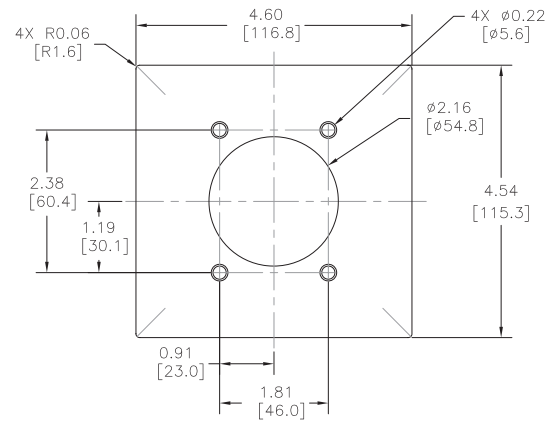

Wiring Devices – Accessories Drawings

Dimensions

inches [mm]

Stainless Steel Cover Plates

SS703