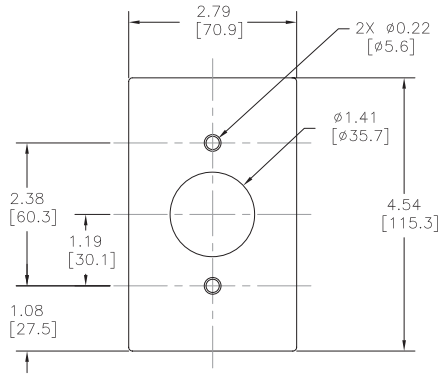

Wiring Devices – Accessories Drawings

Dimensions

inches [mm]

Stainless Steel Cover Plates

SS7