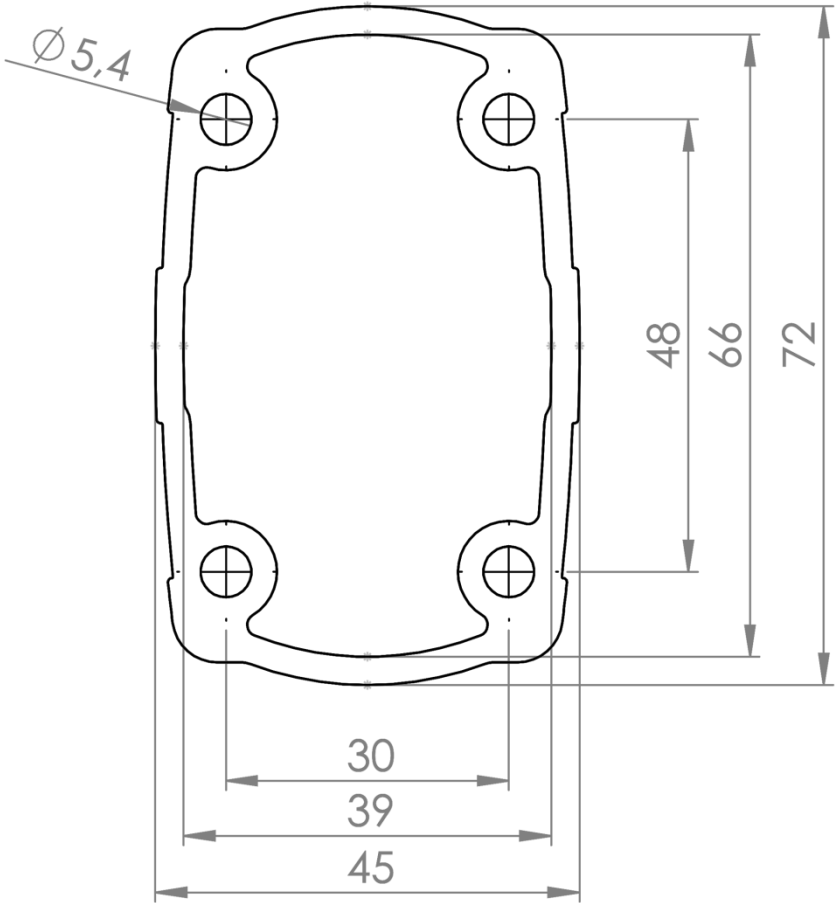

TK045.050

Carrier Arm Profile

Length (mm)	500
Weight (gr)	1100
Color/Ral Code	RAL7035
Package	1
Package Dimension (mm)	50x75x505
Material	Aluminum

Carrier Arm Profile Length (mm) : 250 - 500 - 750 - 1000 - 1250 - 1500 - 1750 - 2000