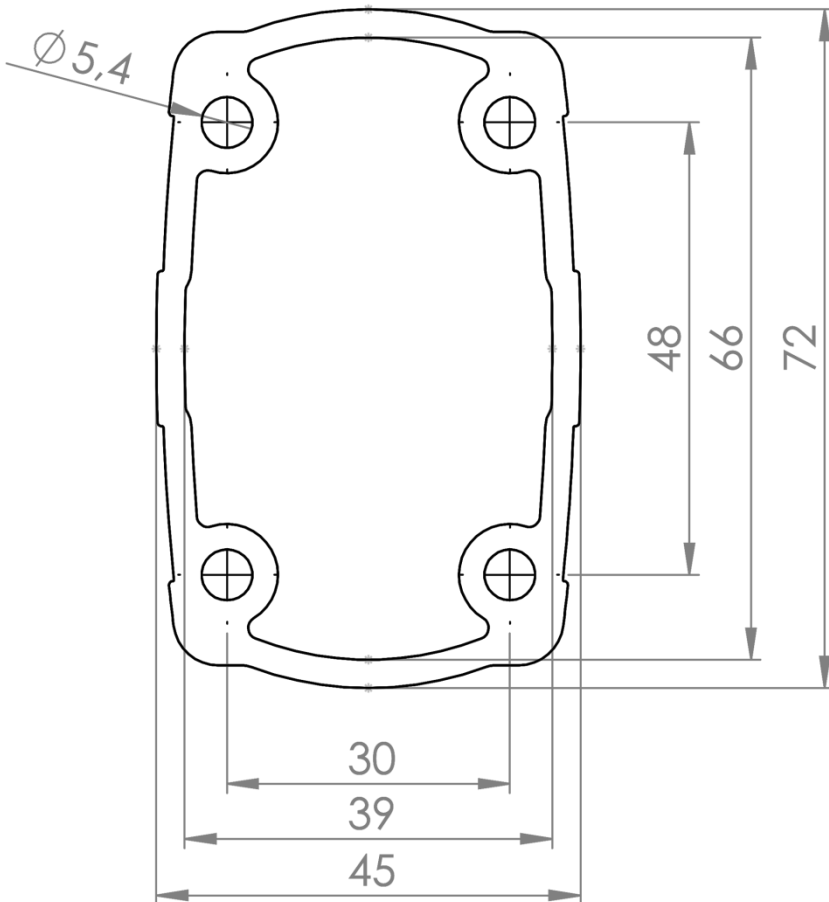

TK045.125

Carrier Arm Profile

Length (mm)	1250
Weight (gr)	2750
Color/Ral Code	RAL7035
Package	1
Package Dimension (mm)	50x75x1260
Material	Aluminum

Carrier Arm Profile Length (mm) : 250 - 500 - 750 - 1000 - 1250 - 1500 - 1750 - 2000