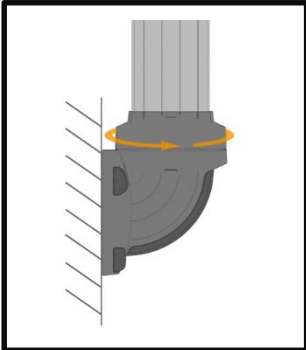

TK045.710

Rotatable Wall-Mounted Hinge Vertical Outlet

Weight (gr)	1.760
Color / Ral Code	RAL7035
Package	1
Package Dimension (mm)	145x135x150
Movement	310°
Material	Aluminum