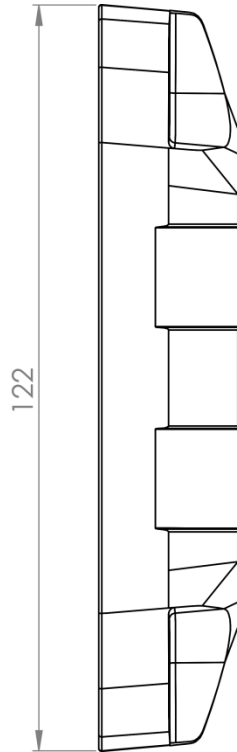

# TK045.800

## Wall / Socket Mounting Bracket

Weight (gr)	180
Color / Ral Code	RAL7035
Package	1
Package Dimension (mm)	60x120x25
Movement	Fixed
Material	Aluminum

ISO9001