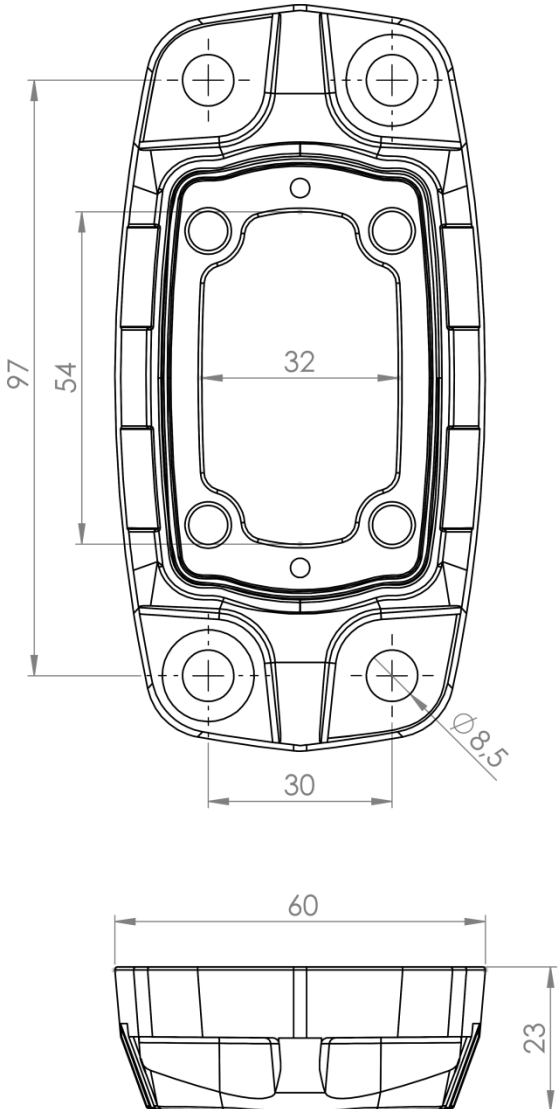

# TK045.800

## Wall / Socket Mounting Bracket

Weight (gr)	180
Color / Ral Code	RAL7035
Package	1
Package Dimension (mm)	60x120x25
Movement	Fixed
Material	Aluminum

ISO9001