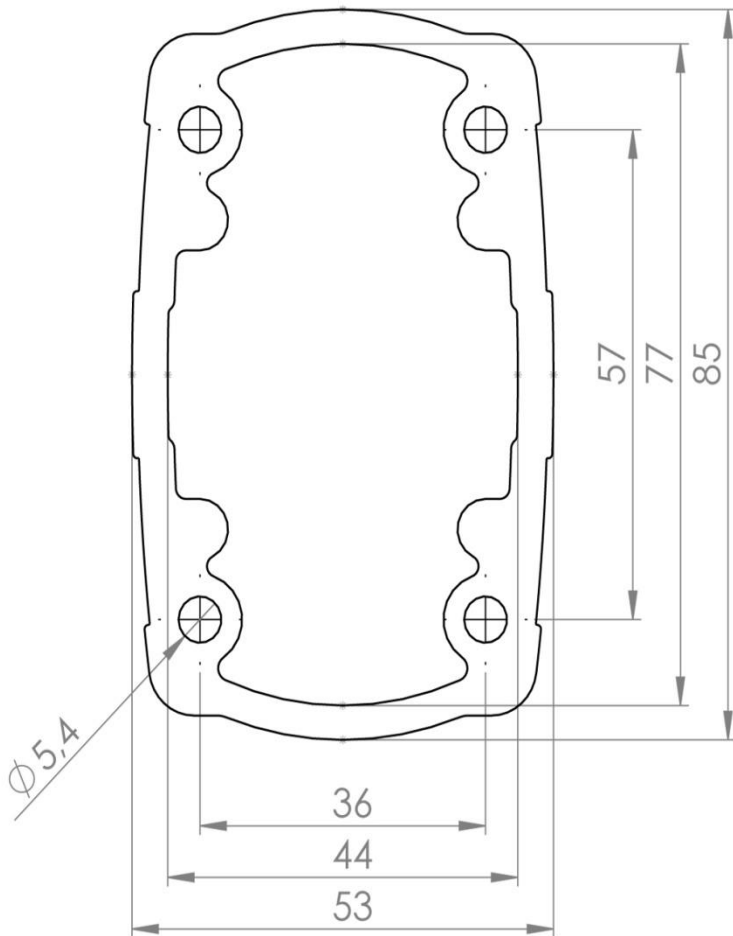

TK060.150

TK060 Operator Arm Systems

Length (mm)	1500
Weight (gr)	5670
Color / Ral Code	7035
Package	1
Package Dimension(mm)	90 x 55 x 1505
Material	Aluminum

Carrier Arm Profile Length (mm) : 250 - 500 - 750 - 1000 - 1250 - 1500 - 1750 - 2000