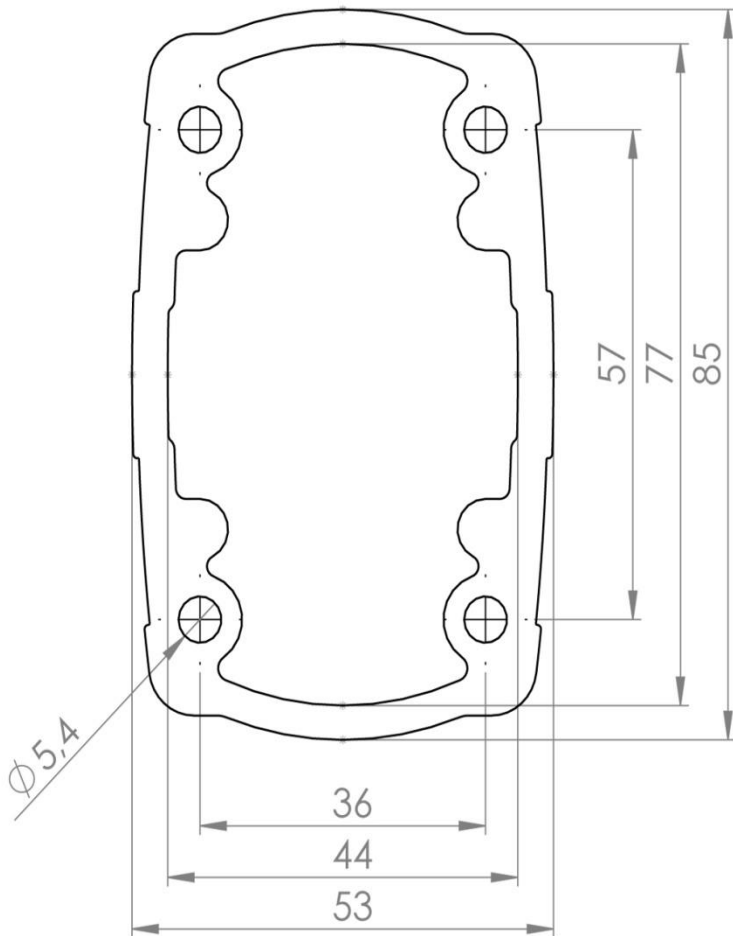

TK060.175

TK060 Operator Arm Systems

Length (mm)	1750
Weight (gr)	6620
Color / Ral Code	7035
Package	1
Package Dimension (mm)	90 x 55 x 1755
Material	Aluminum

Carrier Arm Profile Length (mm) : 250 - 500 - 750 - 1000 - 1250 - 1500 - 1750 - 2000