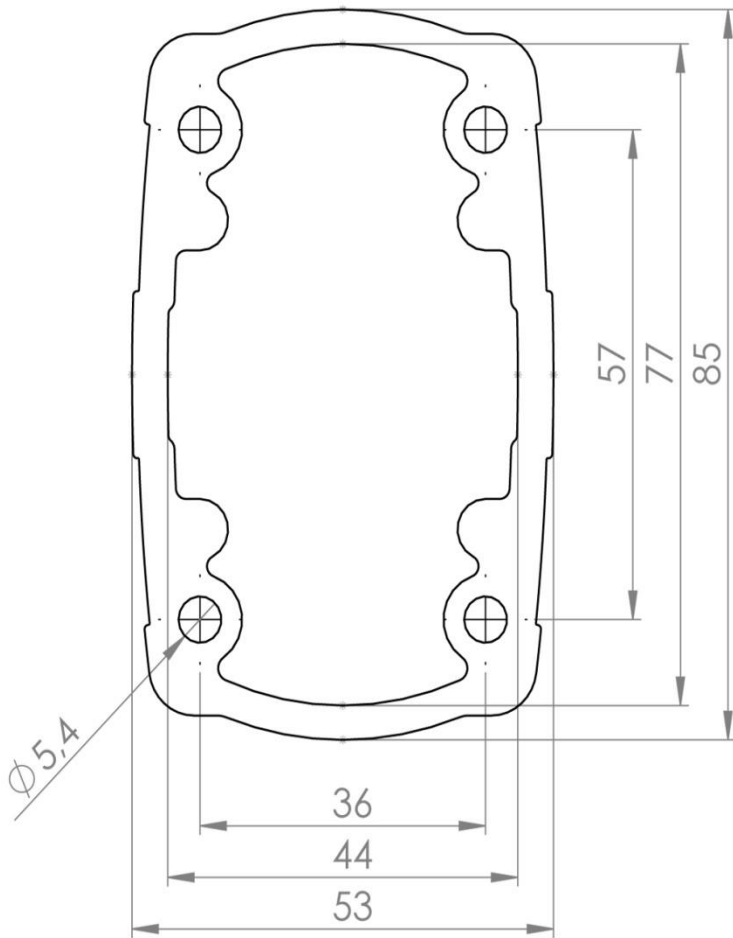

TK060.200

TK060 Operator Arm Systems

Length(mm)	2000
Weight (gr)	7570
Color / Ral Code	7035
Package	1
Package Dimension (mm)	90 x 55 x 2005
Material	Aluminum

Carrier Arm Profile Length (mm) : 250 - 500 - 750 - 1000 - 1250 - 1500 - 1750 - 2000