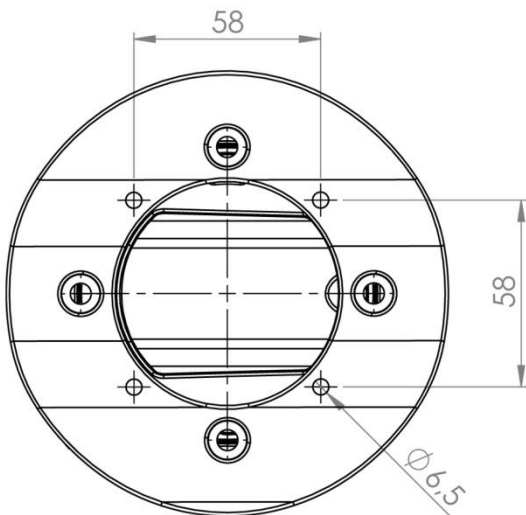

TK060.410

TKP2000 Rotatable Panel 90° Angle Coupling

Weight (gr)	1.920
Color/ Ral Code	7035 / 7016
Package	1
Package Dimension (mm)	150 x 170 x 140
Diameter (mm)	Ø 130
Movement	310°
Material	Aluminum

1 Braking Arm