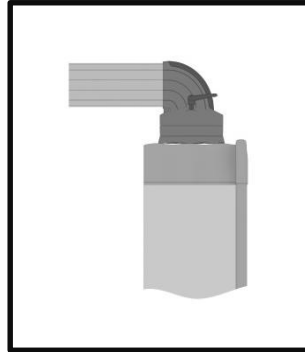

TK060.410

TKP2000 Rotatable Panel 90° Angle Coupling

Weight (gr)	1.920
Color/ Ral Code	7035 / 7016
Package	1
Package Dimension (mm)	150 x 170 x 140
Diameter (mm)	Ø 130
Movement	310°
Material	Aluminum

1 Braking Arm