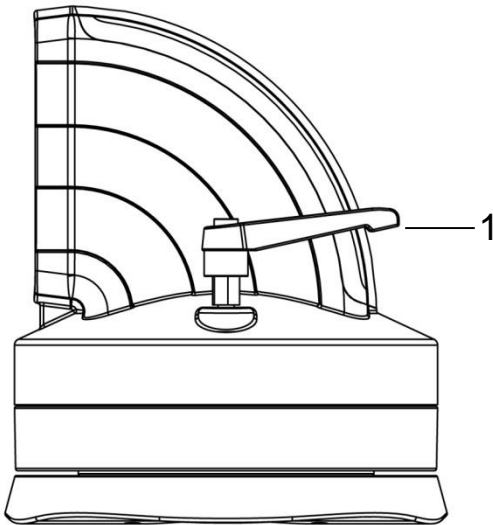

TK060.410

TKP2000 Rotatable Panel 90° Angle Coupling

Weight (gr)	1.920
Color/ Ral Code	7035 / 7016
Package	1
Package Dimension (mm)	150 x 170 x 140
Diameter (mm)	Ø 130
Movement	310°
Material	Aluminum

1 Braking Arm