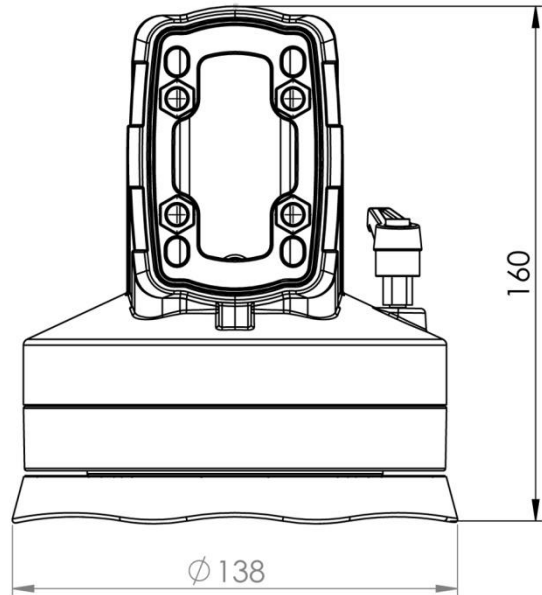

TK060.410

TKP2000 Rotatable Panel 90° Angle Coupling

Weight (gr)	1.920
Color/ Ral Code	7035 / 7016
Package	1
Package Dimension (mm)	150 x 170 x 140
Diameter (mm)	Ø 130
Movement	310°
Material	Aluminum

1 Braking Arm