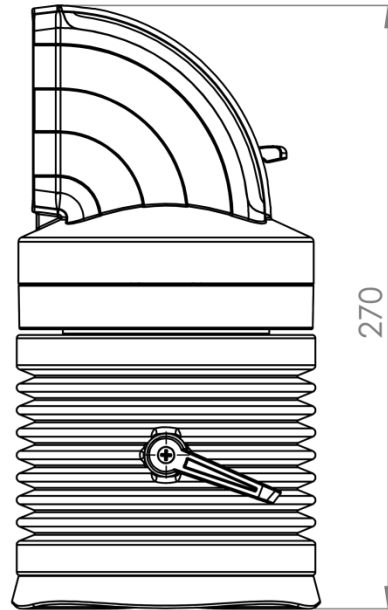

TK060.411

TKP2000 Rotatable Panel 90° Angle Coupling

Weight (gr)	2.845
Color/ Ral Code	7035 / 7016
Package	1
Package Dimension (mm)	180 x 280 x 170
Diameter (mm)	Ø 130
Movement	310° / ± 45°
Material	Aluminum