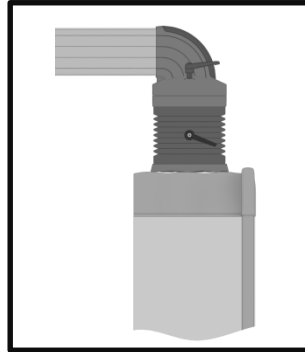

TK060.411

TKP2000 Rotatable Panel 90° Angle Coupling

Weight (gr)	2.845
Color/ Ral Code	7035 / 7016
Package	1
Package Dimension (mm)	180 x 280 x 170
Diameter (mm)	Ø 130
Movement	310° / ± 45°
Material	Aluminum