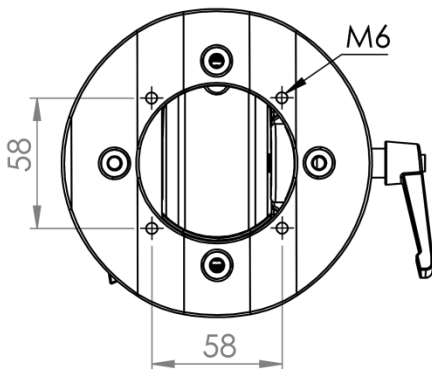

TK060.411

TKP2000 Rotatable Panel 90° Angle Coupling

Weight (gr)	2.845
Color/ Ral Code	7035 / 7016
Package	1
Package Dimension (mm)	180 x 280 x 170
Diameter (mm)	Ø 130
Movement	310° / ± 45°
Material	Aluminum