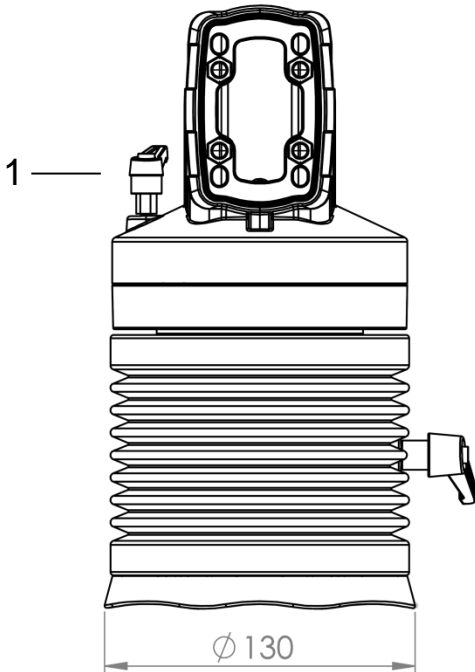

TK060.411

TKP2000 Rotatable Panel 90° Angle Coupling

Weight (gr)	2.845
Color/ Ral Code	7035 / 7016
Package	1
Package Dimension (mm)	180 x 280 x 170
Diameter (mm)	Ø 130
Movement	310° / ± 45°
Material	Aluminum