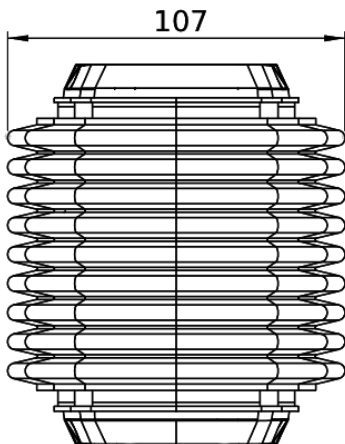

TK060.505

Rotatable Intermediate Hinge

| | |
|------------------------|-----------------|
| Weight (gr) | 2200 |
| Color / Ral Code | RAL7035 |
| Package | 1 |
| Package Dimension (mm) | 125x160x110 |
| Movement | (+90 °) (-90 °) |
| Material | Steel Casting |