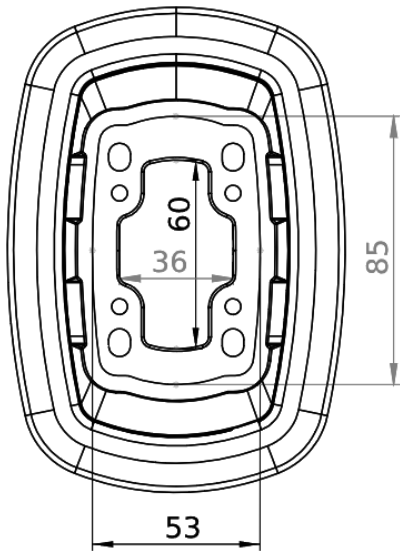

TK060.505

Rotatable Intermediate Hinge

| | |
|------------------------|-----------------|
| Weight (gr) | 2200 |
| Color / Ral Code | RAL7035 |
| Package | 1 |
| Package Dimension (mm) | 125x160x110 |
| Movement | (+90 °) (-90 °) |
| Material | Steel Casting |