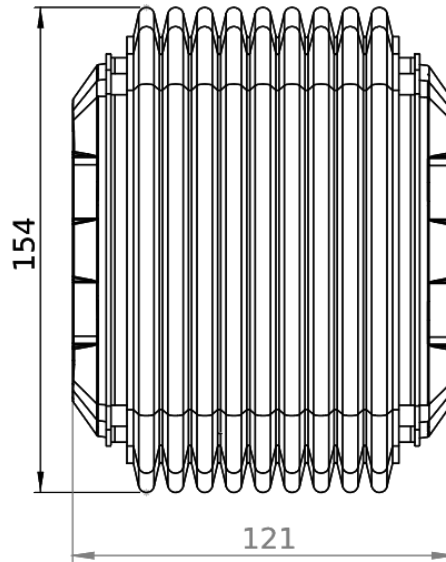

TK060.505

Rotatable Intermediate Hinge

| | |
|------------------------|-----------------|
| Weight (gr) | 2200 |
| Color / Ral Code | RAL7035 |
| Package | 1 |
| Package Dimension (mm) | 125x160x110 |
| Movement | (+90 °) (-90 °) |
| Material | Steel Casting |