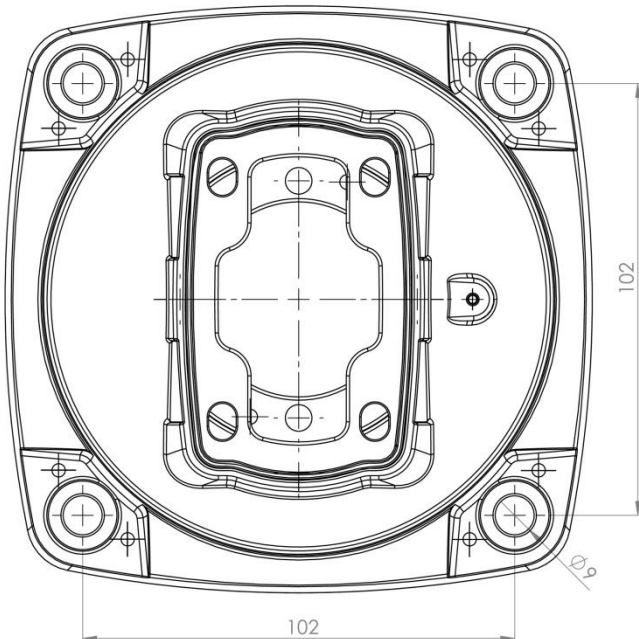

TK060.610

Rotatable Top Mounted Vertical Outlet

Weight (gr)	1.763
Color / Ral Code	7035 / 7016
Package	1
Package Dimension (mm)	155 x 85 x 140
Movement	315 °
Material	Aluminum

ISO9001