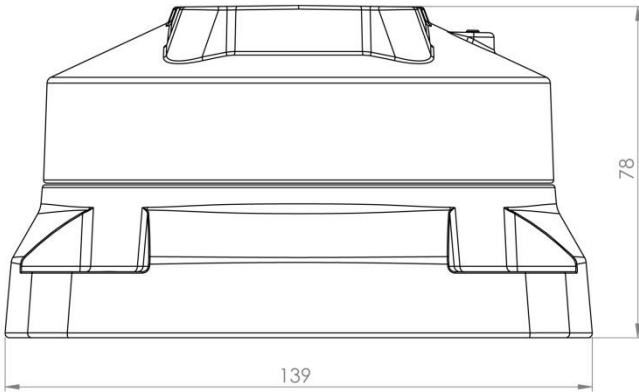

TK060.610

Rotatable Top Mounted Vertical Outlet

Weight (gr)	1.763
Color / Ral Code	7035 / 7016
Package	1
Package Dimension (mm)	155 x 85 x 140
Movement	315 °
Material	Aluminum

ISO9001