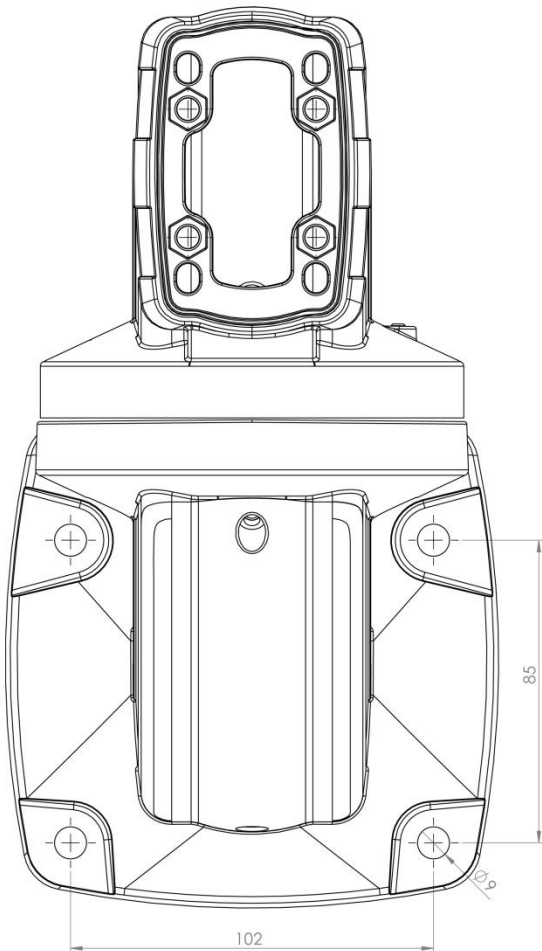

TK060.700

Rotatable Wall-Mounted Hinge Horizontal Outlet

Weight (gr)	2.440
Color / Ral Code	7035 / 7016
Package	1
Package Dimension (mm)	275 x 140 x 145
Movement	315 °
Material	Aluminum

ISO9001