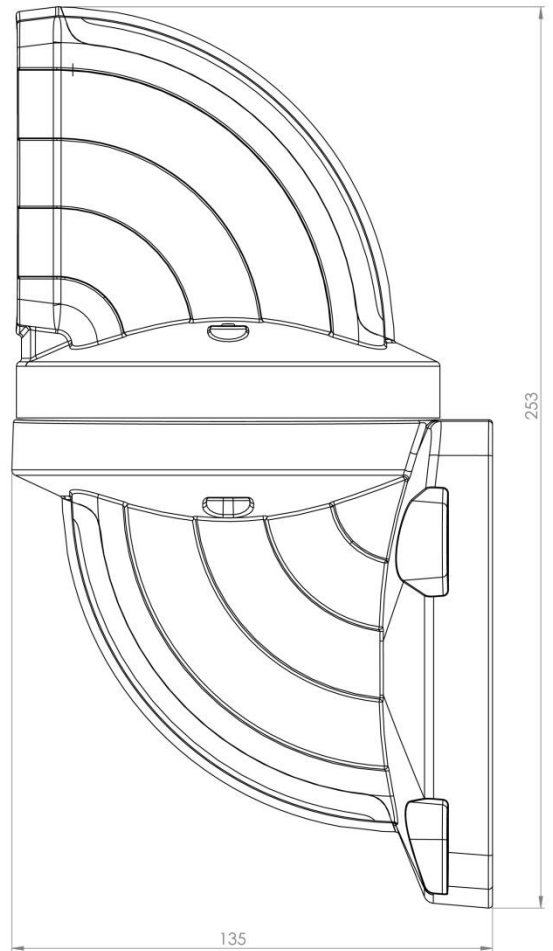

TK060.700

Rotatable Wall-Mounted Hinge Horizontal Outlet

Weight (gr)	2.440
Color / Ral Code	7035 / 7016
Package	1
Package Dimension (mm)	275 x 140 x 145
Movement	315 °
Material	Aluminum

ISO9001