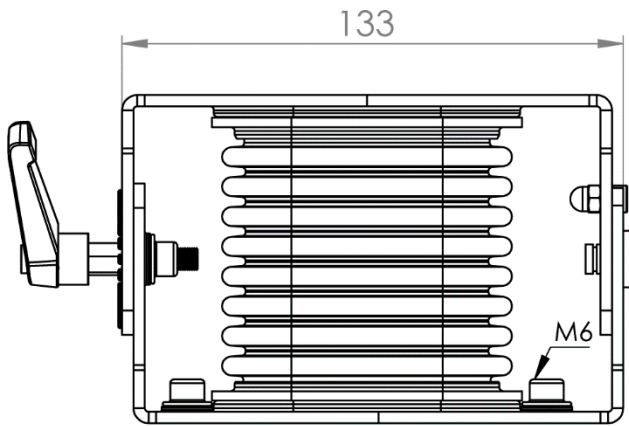

TK060.835

Panel Tilting Adaptor Moving

Weight (gr)	460
Color / Ral Code	7035 / 7016
Package	1
Package Dimension (mm)	155 x 85 x 110
Movement	+ 30° / - 40°
Material	Aluminum

1 Braking Arm