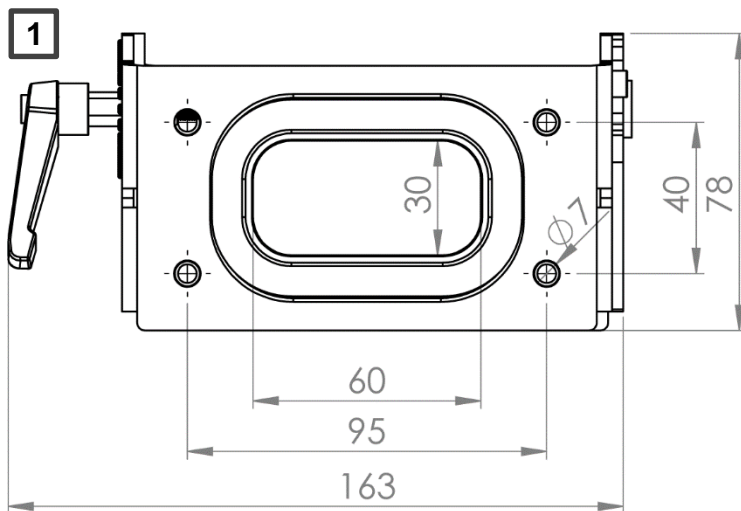

TK060.835

Panel Tilting Adaptor Moving

Weight (gr)	460
Color / Ral Code	7035 / 7016
Package	1
Package Dimension (mm)	155 x 85 x 110
Movement	+ 30° / - 40°
Material	Aluminum

1 Braking Arm