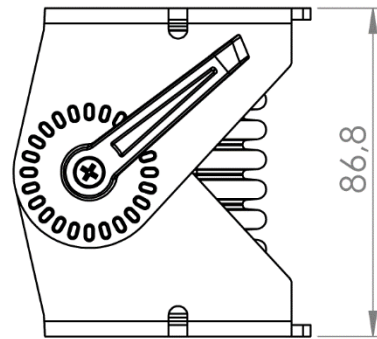

TK060.835

Panel Tilting Adaptor Moving

Weight (gr)	460
Color / Ral Code	7035 / 7016
Package	1
Package Dimension (mm)	155 x 85 x 110
Movement	+ 30° / - 40°
Material	Aluminum

1 Braking Arm