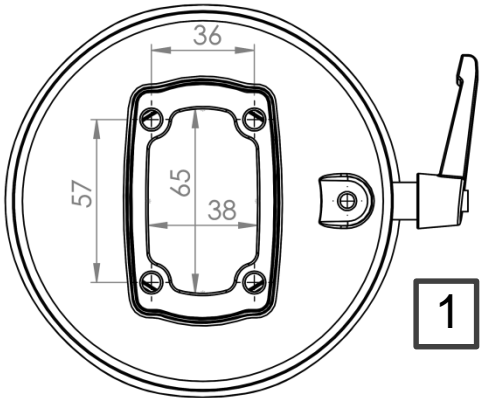

TK060.844

TKP2000 Rotatable Tilting Panel Coupling

Weight (gr)	1.780
Color / Ral Code	7035/7016
Package	1
Package Dimension (mm)	180 x 170 x 150
Diameter (mm)	∅ 130
Movement	±45°
Material	Aluminum

Bottom View

1 Braking Arm