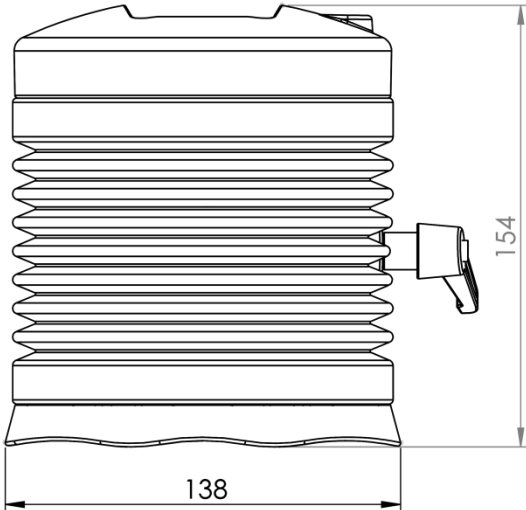

TK060.844

TKP2000 Rotatable Tilting Panel Coupling

Weight (gr)	1.780
Color / Ral Code	7035/7016
Package	1
Package Dimension (mm)	180 x 170 x 150
Diameter (mm)	∅ 130
Movement	±45°
Material	Aluminum

Bottom View

1 Braking Arm