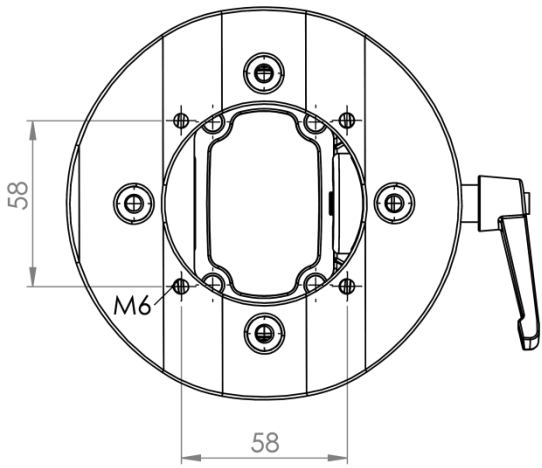

TK060.844

TKP2000 Rotatable Tilting Panel Coupling

Weight (gr)	1.780
Color / Ral Code	7035/7016
Package	1
Package Dimension (mm)	180 x 170 x 150
Diameter (mm)	∅ 130
Movement	±45°
Material	Aluminum

Bottom View

1 Braking Arm