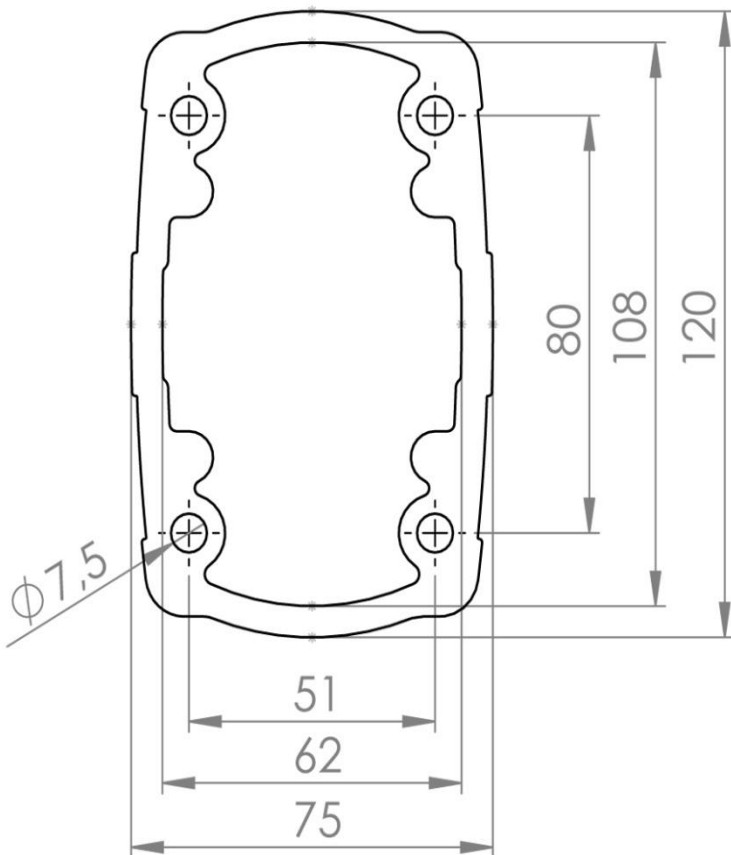

TK120.050

TK120 Operator Arm Systems

Length (mm)	500
Weight (gr)	3900
Color / Ral Cade	RAL7035
Package	1
Package Dimension (mm)	80 x 130 x 510
Material	Aluminum

Carrier Arm Profile Length (mm) : 250 - 500 - 750 - 1000 - 1250 - 1500 - 1750 - 2000