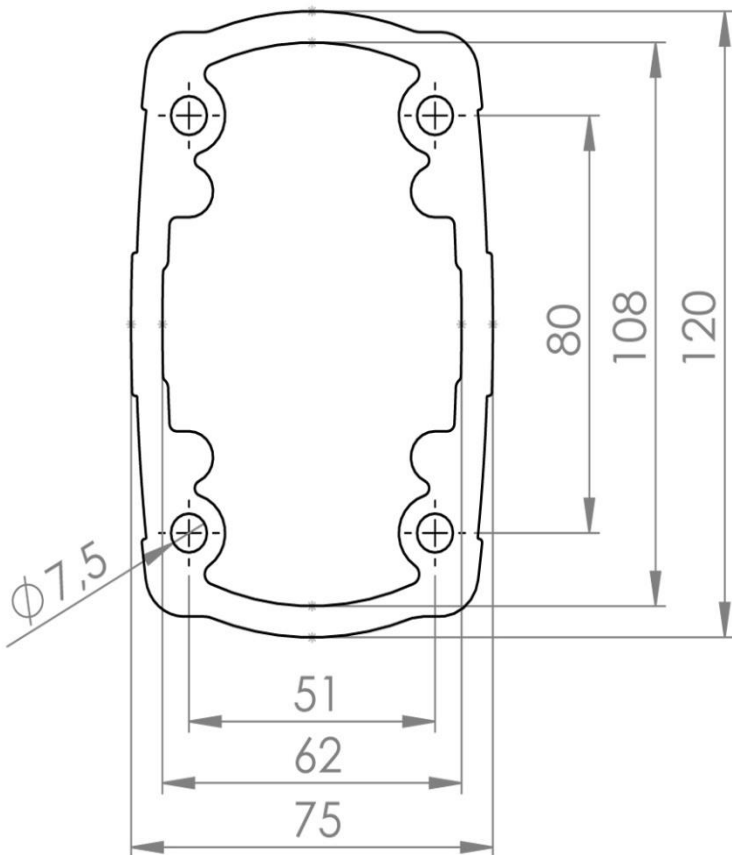

TK120.150

TK120 Operator Arm Systems

Length (mm)	1500
Weight (gr)	11.700
Color / Ral Code	RAL7035
Package	1
Package Dimension (mm)	80 x 130 x 1510
Material	Aluminum

Carrier Arm Profile Length (mm) : 250 - 500 - 750 - 1000 - 1250 - 1500 - 1750 - 2000