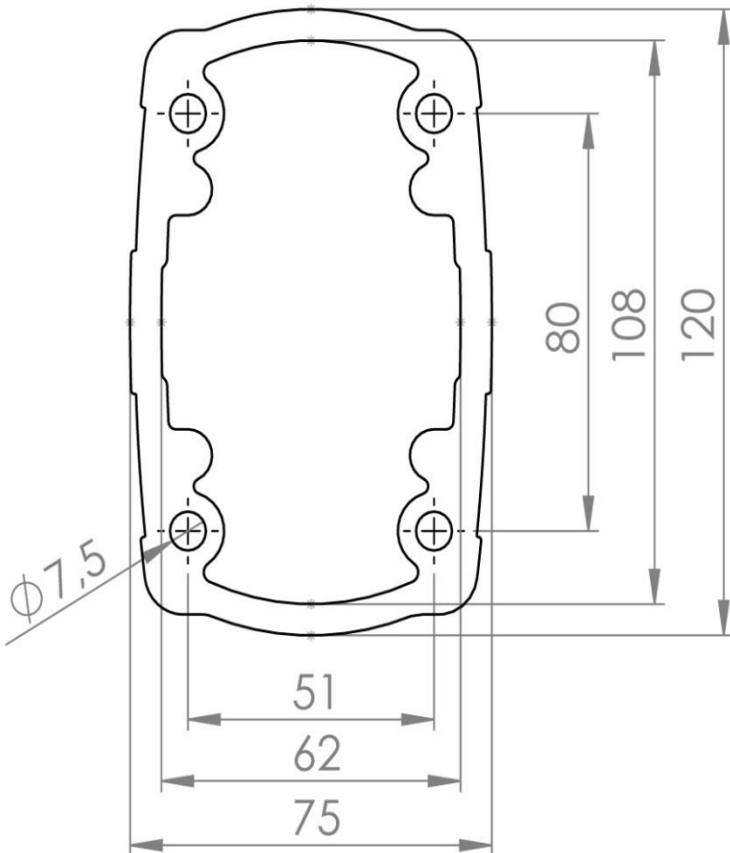

TK120.200

TK120 Operator Arm Systems

Length (mm)	2000
Weight (gr)	15.600
Color / Ral Code	RAL7035
Package	1
Package Dimension (mm)	80 x 130 x 2010
Material	Aluminum

Carrier Arm Profile Length (mm) : 250 - 500 - 750 - 1000 - 1250 - 1500 - 1750 - 2000