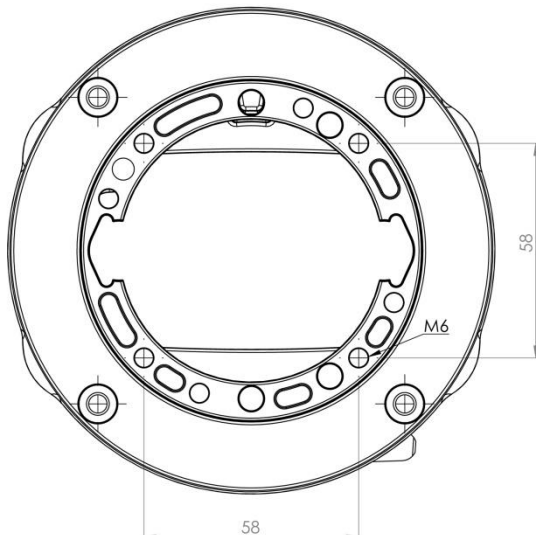

TK120.320

Rotatable Panel Coupling

Weight (gr)	1.300
Color / Ral Code	RAL7035
Package	1
Package Dimension (mm)	150 x 65 x 135
Diameter (mm)	Ø 130
Movement	310°
Material	Aluminum

1 Braking Arm

ISO9001