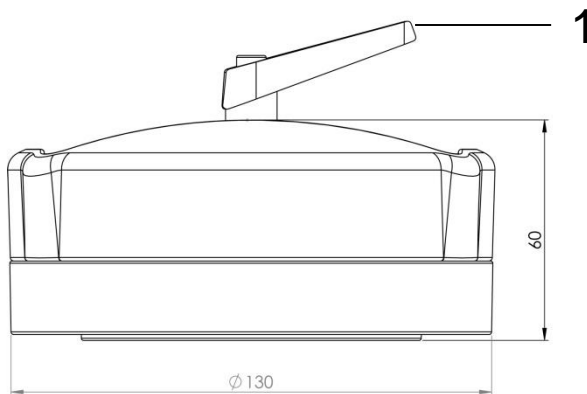

TK120.320

Rotatable Panel Coupling

Weight (gr)	1.300
Color / Ral Code	RAL7035
Package	1
Package Dimension (mm)	150 x 65 x 135
Diameter (mm)	Ø 130
Movement	310°
Material	Aluminum

1 Braking Arm

ISO9001