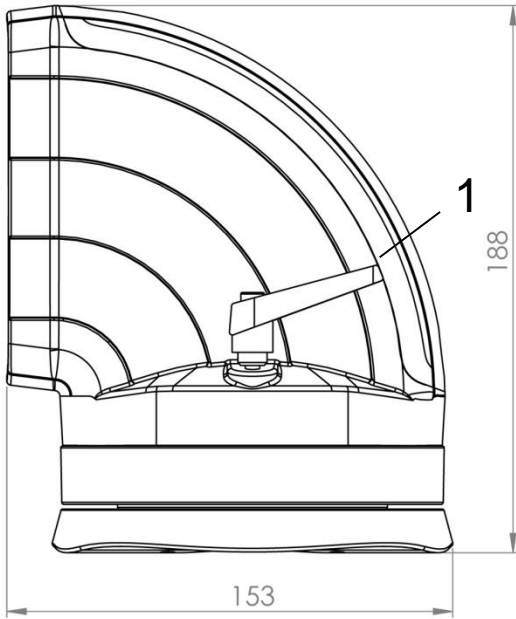

# TK120.410

## TKP2000 Rotatable Panel 90° Angle Coupling

Weight (gr)	2.625
Color / Ral Code	RAL7035 / RAL7016
Package	1
Package Dimension (mm)	215 x 140 x 170
Diameter (mm)	∅ 130
Movement	310°
Material	Aluminum

**1** Braking Arm