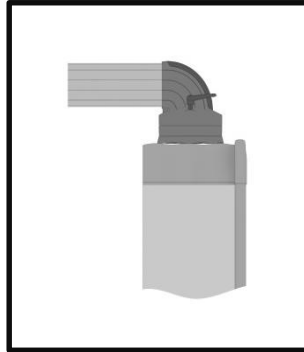

# TK120.410

## TKP2000 Rotatable Panel 90° Angle Coupling

Weight (gr)	2.625
Color / Ral Code	RAL7035 / RAL7016
Package	1
Package Dimension (mm)	215 x 140 x 170
Diameter (mm)	∅ 130
Movement	310°
Material	Aluminum

**1** Braking Arm