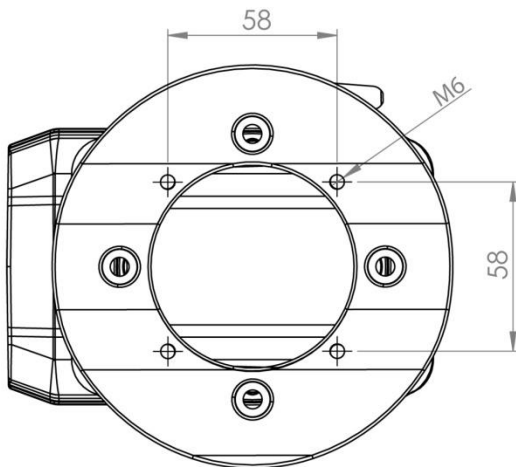

# TK120.410

## TKP2000 Rotatable Panel 90° Angle Coupling

Weight (gr)	2.625
Color / Ral Code	RAL7035 / RAL7016
Package	1
Package Dimension (mm)	215 x 140 x 170
Diameter (mm)	∅ 130
Movement	310°
Material	Aluminum

**1** Braking Arm