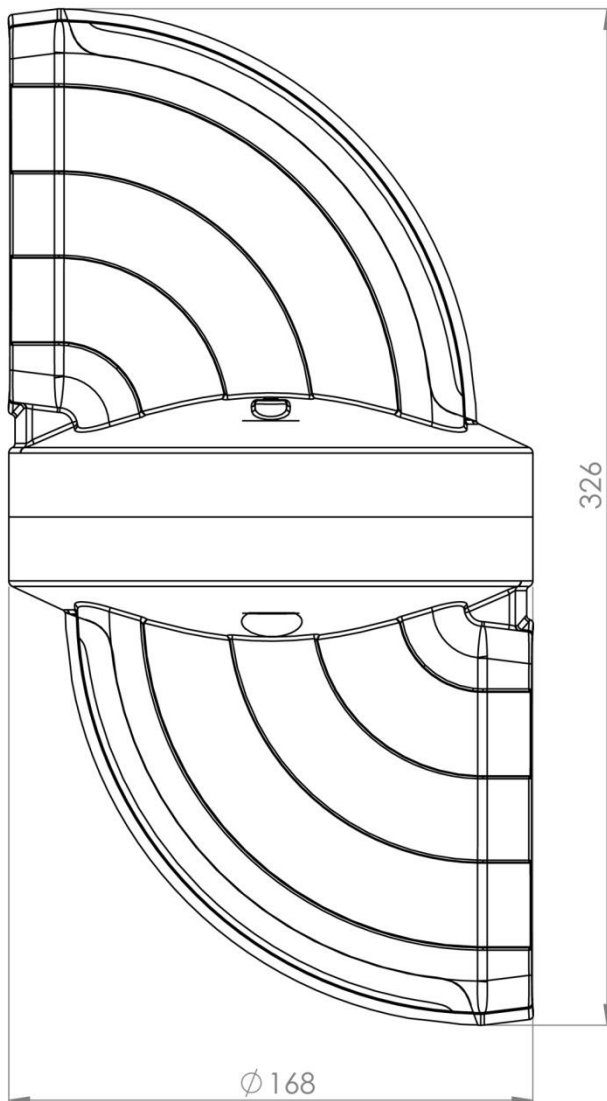

TK120.500

Rotatable Intermediate Hinge

Weight (gr)	5.630
Color / Ral Code	RAL7035 / RAL7016
Package	1
Package Dimension (mm)	355 x 175 x 175
Movement	315 °
Material	Aluminum

ISO9001