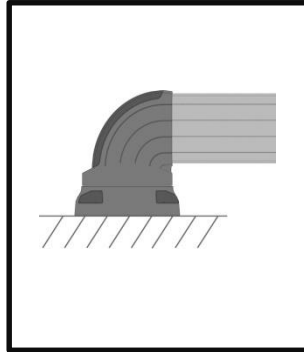

## Rotatable Wall-Mounted Hinge Horizontal Outlet

|                        |                   |
|------------------------|-------------------|
| Weight (gr)            | 5.880             |
| Color / Ral Code       | RAL7035 / RAL7016 |
| Package                | 1                 |
| Package Dimension (mm) | 210 x 240 x 205   |
| Movement               | 315 °             |
| Material               | Aluminum          |