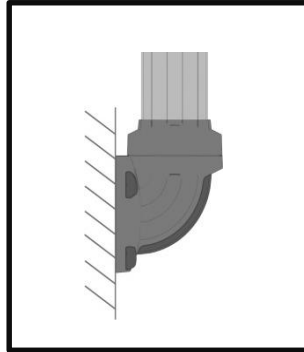

## Rotatable Wall-Mounted Hinge Vertical Outlet

Weight (gr)	5.765
Color / Ral Code	RAL7035 / RAL7016
Package	1
Package Dimension (mm)	280 x 200 x 205
Movement	315 °
Material	Aluminum