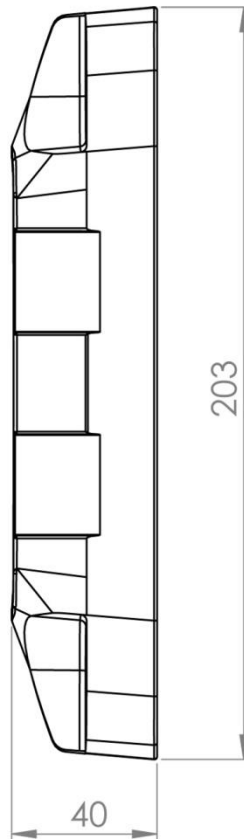

TK120.800

Wall / Socket Mounting Bracket

Weight (gr)	816
Color / Ral Code	RAL7035 / RAL7016
Package	1
Package Dimension (mm)	220 x 50 x 105
Movement	Fixed
Material	Aluminum

ISO9001