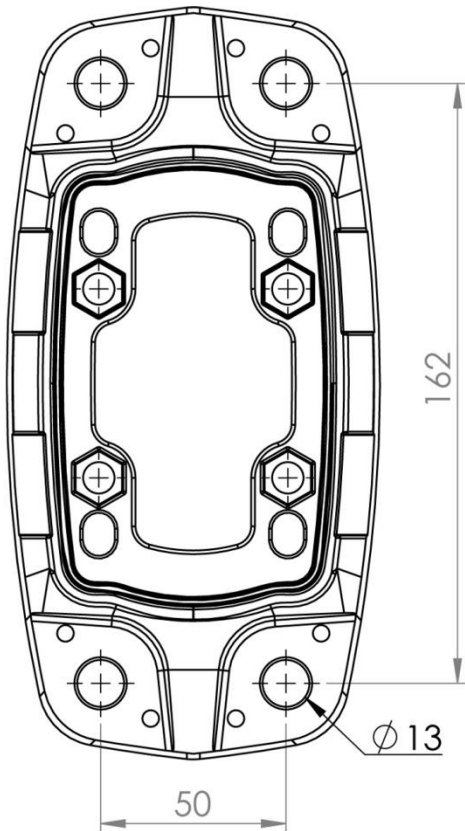

TK120.800

Wall / Socket Mounting Bracket

Weight (gr)	816
Color / Ral Code	RAL7035 / RAL7016
Package	1
Package Dimension (mm)	220 x 50 x 105
Movement	Fixed
Material	Aluminum

ISO9001