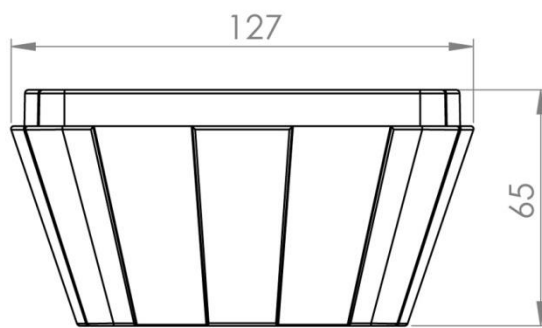

TK120.820

120/060 Support Arm Adaptor

Weight (gr)	500
Color / Ral Code	RAL7035
Package	1
Package Dimension (mm)	135 x 70 x 90
Movement	Fixed
Material	Aluminum

ISO9001