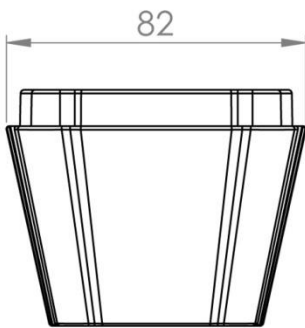

TK120.820

120/060 Support Arm Adaptor

Weight (gr)	500
Color / Ral Code	RAL7035
Package	1
Package Dimension (mm)	135 x 70 x 90
Movement	Fixed
Material	Aluminum

ISO9001