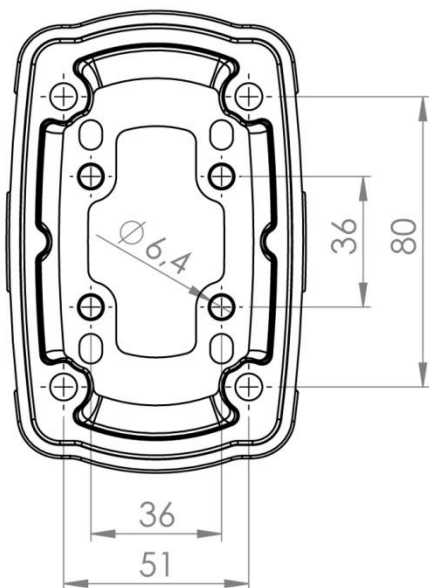

TK120.820

120/060 Support Arm Adaptor

Weight (gr)	500
Color / Ral Code	RAL7035
Package	1
Package Dimension (mm)	135 x 70 x 90
Movement	Fixed
Material	Aluminum

ISO9001