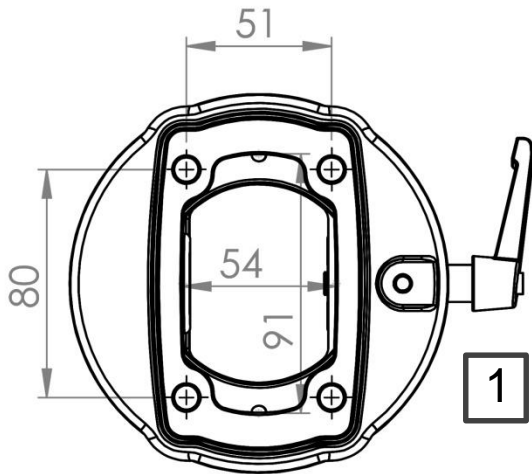

## Tilting Panel Coupling

Weight (gr)	1.660
Color / Ral Code	RAL7035 / RAL7016
Package	1
Package Dimension (mm)	180 x 160 x 150
Diameter (mm)	∅ 130
Movement	±45°
Material	Aluminum

Bottom View

**1** Braking Arm