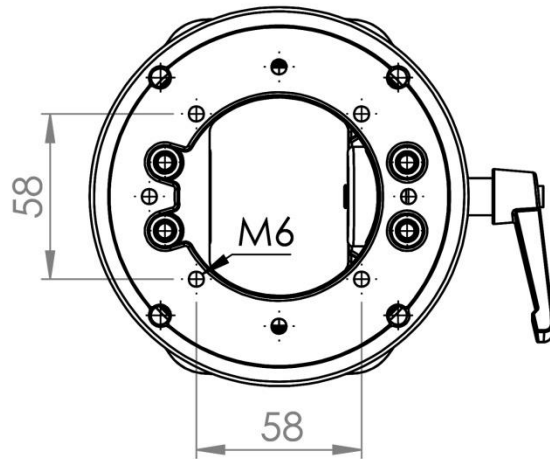

## Tilting Panel Coupling

Weight (gr)	1.660
Color / Ral Code	RAL7035 / RAL7016
Package	1
Package Dimension (mm)	180 x 160 x 150
Diameter (mm)	∅ 130
Movement	±45°
Material	Aluminum

Bottom View

**1** Braking Arm