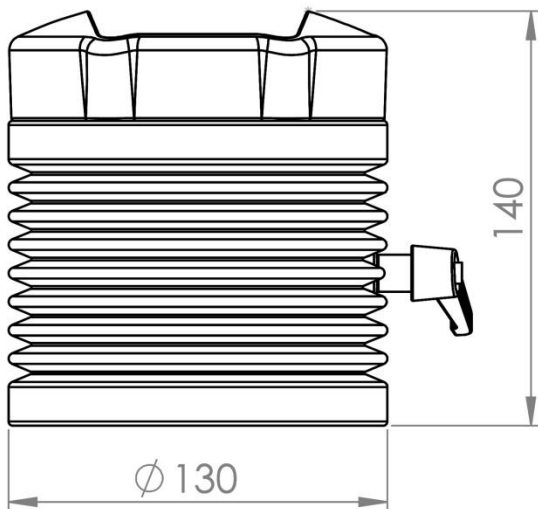

# TK120.843

## Tilting Panel Coupling

Weight (gr)	1.660
Color / Ral Code	RAL7035 / RAL7016
Package	1
Package Dimension (mm)	180 x 160 x 150
Diameter (mm)	∅ 130
Movement	±45°
Material	Aluminum

Bottom View

**1** Braking Arm