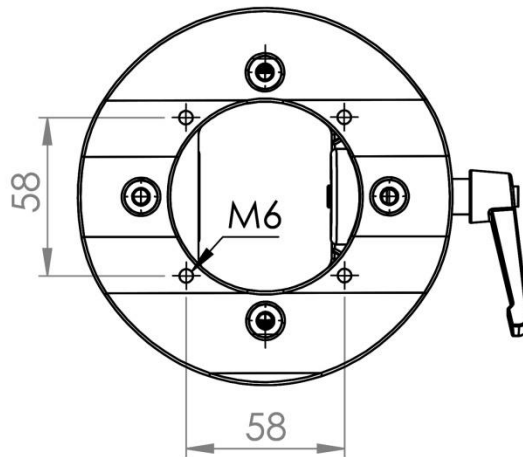

TK120.844

TKP2000 Tilting Panel Coupling

Weight (gr)	1.880
Color / Ral Code	7035/7016
Package	1
Package Dimension (mm)	180 x 170 x 150
Diameter (mm)	∅ 130
Movement	±45°
Material	Aluminum

Bottom View

1 Braking Arm