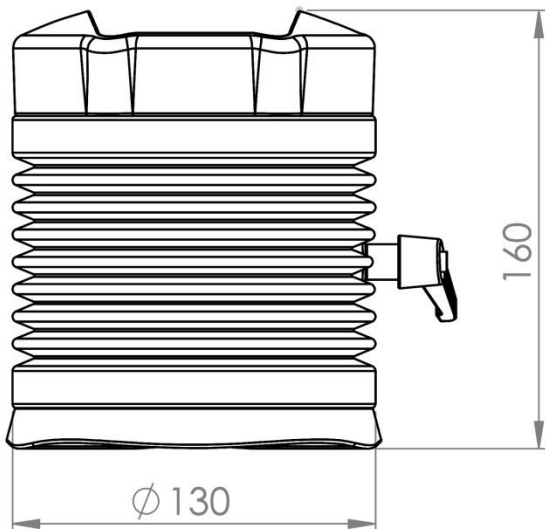

TK120.844

TKP2000 Tilting Panel Coupling

Weight (gr)	1.880
Color / Ral Code	7035/7016
Package	1
Package Dimension (mm)	180 x 170 x 150
Diameter (mm)	∅ 130
Movement	±45°
Material	Aluminum

Bottom View

1 Braking Arm