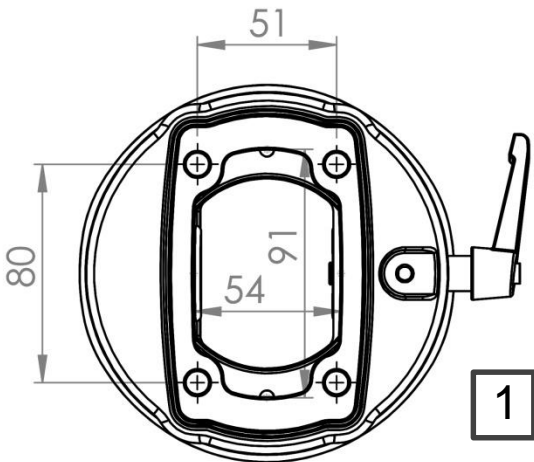

TK120.844

TKP2000 Tilting Panel Coupling

Weight (gr)	1.880
Color / Ral Code	7035/7016
Package	1
Package Dimension (mm)	180 x 170 x 150
Diameter (mm)	∅ 130
Movement	±45°
Material	Aluminum

Bottom View

1 Braking Arm