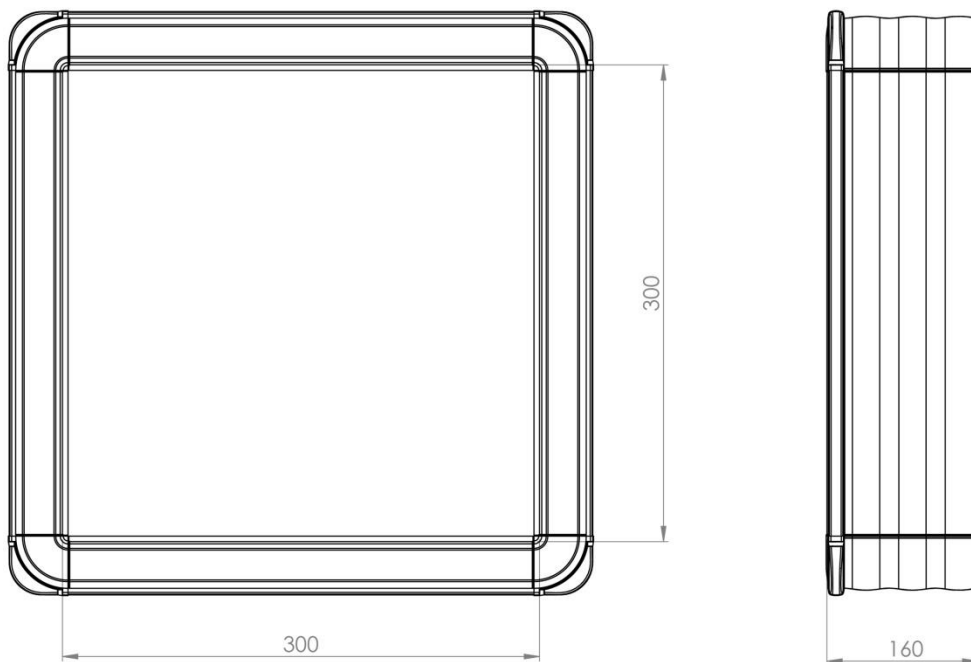

ISO9001 CE cUL US LISTED

TKP2000.0000

Panel Systems

Weight (gr)	-
Color / Ral Code	Aluminium Anodized
Package	1
Package Dimension (mm)	440x380x200
Material	Aluminium

Installation Area			Back Area	Installation Depth		Support Arm No. TK	Order No TKP
Weight mm	Height mm	Depth mm	Hinge	H Profile installation platform	Installation Deep mm	130 mm Ø	
300	300	152	Yes	Yes	129	Yes	3030-0000
300	400	152	Yes	Yes	129	Yes	3040-0000
400	400	152	Yes	Yes	129	Yes	4040-0000
400	500	152	Yes	Yes	129	Yes	4050-0000
500	500	152	Yes	Yes	129	Yes	5050-0000
500	600	152	Yes	Yes	129	Yes	5060-0000
600	600	152	Yes	Yes	129	Yes	6060-0000