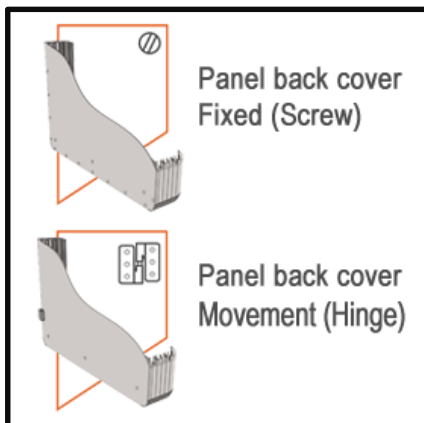

ISO9001 CE cUL US LISTED

TKP2000.0000

Panel Systems

Weight (gr)	-
Color / Ral Code	Aluminium Anodized
Package	1
Package Dimension (mm)	440x380x200
Material	Aluminium

Installation Area			Back Area	Installation Depth		Support Arm No. TK	Order No TKP
Weight mm	Height mm	Depth mm	Hinge	H Profile installation platform	Installation Deep mm	130 mm Ø	
300	300	152	Yes	Yes	129	Yes	3030-0000
300	400	152	Yes	Yes	129	Yes	3040-0000
400	400	152	Yes	Yes	129	Yes	4040-0000
400	500	152	Yes	Yes	129	Yes	4050-0000
500	500	152	Yes	Yes	129	Yes	5050-0000
500	600	152	Yes	Yes	129	Yes	5060-0000
600	600	152	Yes	Yes	129	Yes	6060-0000