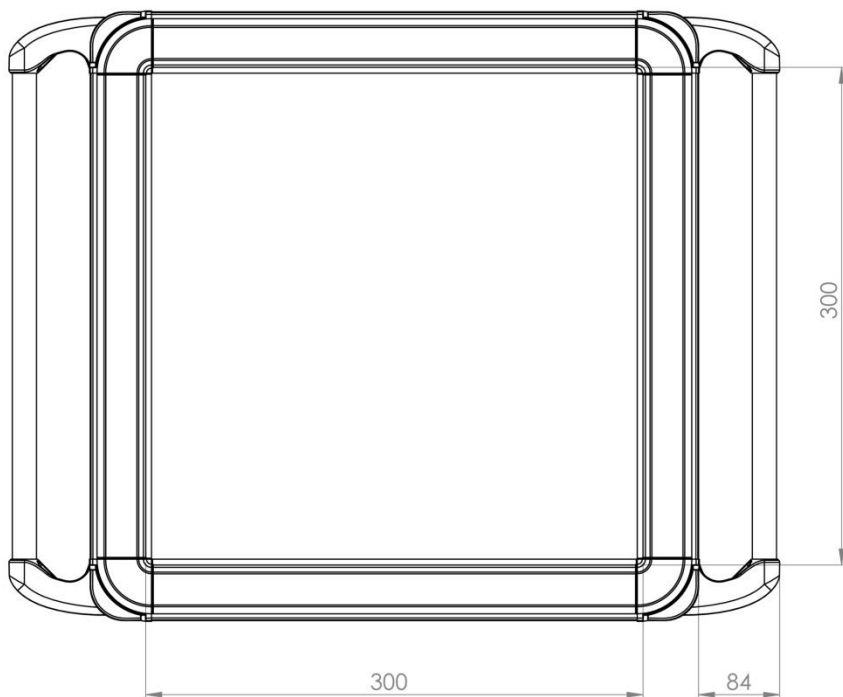

ISO9001  

TKP2000.4000

Panel Systems

Weight (gr)	-
Color / Ral Code	Aluminium Anodized
Package	1
Package Dimension (mm)	440x380x200
Material	Aluminium

Installation Area			Back Area	Installation Depth		Support Arm No. TK	Order No TKP
Weight mm	Height mm	Depth mm	Hinge	H Profile installation platform	Installation Deep mm	130 mm Ø	
300	300	152	Yes	Yes	129	Yes	3030-4000
300	400	152	Yes	Yes	129	Yes	3040-4000
400	400	152	Yes	Yes	129	Yes	4040-4000
400	500	152	Yes	Yes	129	Yes	4050-4000
500	500	152	Yes	Yes	129	Yes	5050-4000
500	600	152	Yes	Yes	129	Yes	5060-4000
600	600	152	Yes	Yes	129	Yes	6060-4000