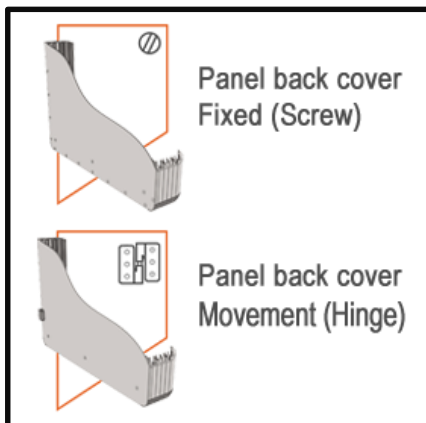

ISO9001  

TKP2000.4000

Panel Systems

Weight (gr)	-
Color / Ral Code	Aluminium Anodized
Package	1
Package Dimension (mm)	440x380x200
Material	Aluminium

Installation Area			Back Area	Installation Depth		Support Arm No. TK	Order No TKP
Weight mm	Height mm	Depth mm	Hinge	H Profile installation platform	Installation Deep mm	130 mm Ø	
300	300	152	Yes	Yes	129	Yes	3030-4000
300	400	152	Yes	Yes	129	Yes	3040-4000
400	400	152	Yes	Yes	129	Yes	4040-4000
400	500	152	Yes	Yes	129	Yes	4050-4000
500	500	152	Yes	Yes	129	Yes	5050-4000
500	600	152	Yes	Yes	129	Yes	5060-4000
600	600	152	Yes	Yes	129	Yes	6060-4000