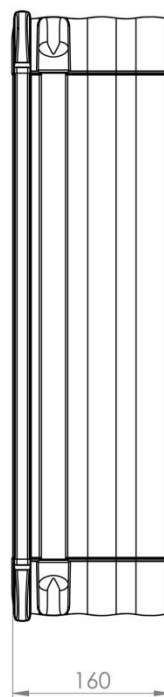

ISO9001  

TKP2000.4000

Panel Systems

Weight (gr)	-
Color / Ral Code	Aluminium Anodized
Package	1
Package Dimension (mm)	440x380x200
Material	Aluminium

Installation Area			Back Area	Installation Depth		Support Arm No. TK	Order No TKP
Weight mm	Height mm	Depth mm	Hinge	H Profile installation platform	Installation Deep mm	130 mm Ø	
300	300	152	Yes	Yes	129	Yes	3030-4000
300	400	152	Yes	Yes	129	Yes	3040-4000
400	400	152	Yes	Yes	129	Yes	4040-4000
400	500	152	Yes	Yes	129	Yes	4050-4000
500	500	152	Yes	Yes	129	Yes	5050-4000
500	600	152	Yes	Yes	129	Yes	5060-4000
600	600	152	Yes	Yes	129	Yes	6060-4000